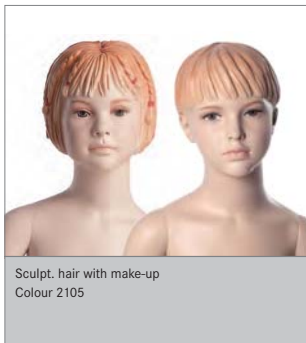

10 years: Susana & Morris