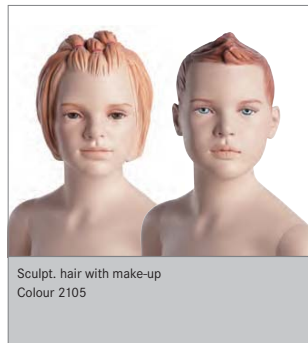

10 years: Susana & Morris