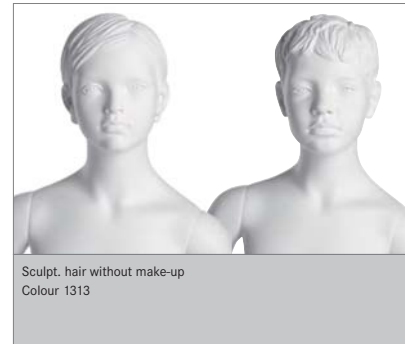

8 years: Tory & Albert