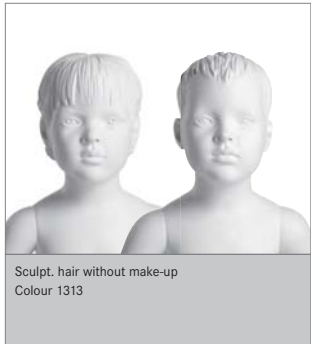

STAGE KIDS

2 years: Toni & Martin