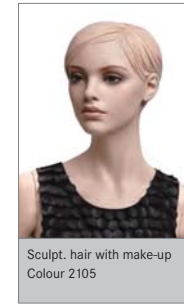

SYLVIE

SVF-3/SVF-5