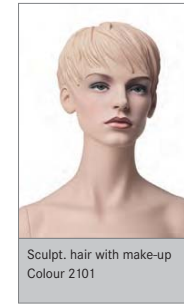

ADF-3/ADF-2

ADF-3/ADF-6/ADF-2

ADF-5/ADF-1/ADF-4

Measurements

Height	183 cm
Bust	84 cm
Waist	61 cm
Hip	88 cm
Collar	30 cm
Height sitting pose	130 cm
Seat height	45 cm
Clothes size	36-38
Shoe size	38-39
Heel height	8 cm