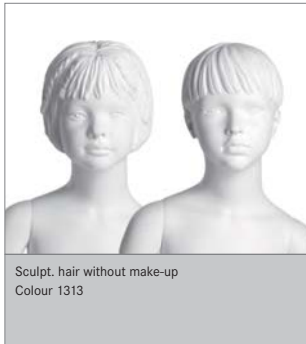

4 years: Cara & Alexis