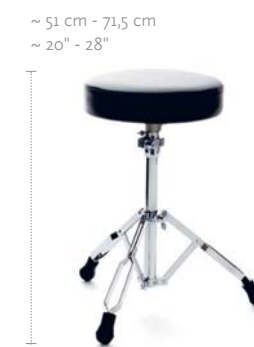

SCLFS-L
FLOOR LAMP STAND LARGE

~85 cm - 130 cm
~33,5" - 51"

SCLFS-S
FLOOR LAMP STAND SMALL

WITH APPLIANCE
FOR LAMPSHADES

~43,5 cm - 64,5 cm
~17" - 25,5"

SCTS-S
TABLE SET
SMALL

~43,5 cm - 64,5 cm
~17" - 25,5"

SCTS-L
TABLE SET
LARGE

INCL.
FLANGE

~86 cm - 135 cm
~34" - 53"

SCTHS
TORSO HANGER
STAND

INCL.
ADAPTER

SCLHS
LAMP HANGER
STAND

WITH APPLIANCE
FOR LAMPSHADES

Lampshades and illuminants are not included.
Lampshades on request.

SCDS-A
DISPLAY STAND A

INCL.
5 CLAMPS

SCDS-B
DISPLAY STAND B

INCL.
3 VERTICAL CLAMPS

SCBHS
BACKDROP DISPLAY / HANGER STAND

SCSS
DRUMMER SEAT

SCHSR
HANGER STAND ROUND

SCHSD
HANGER STAND DOUBLE